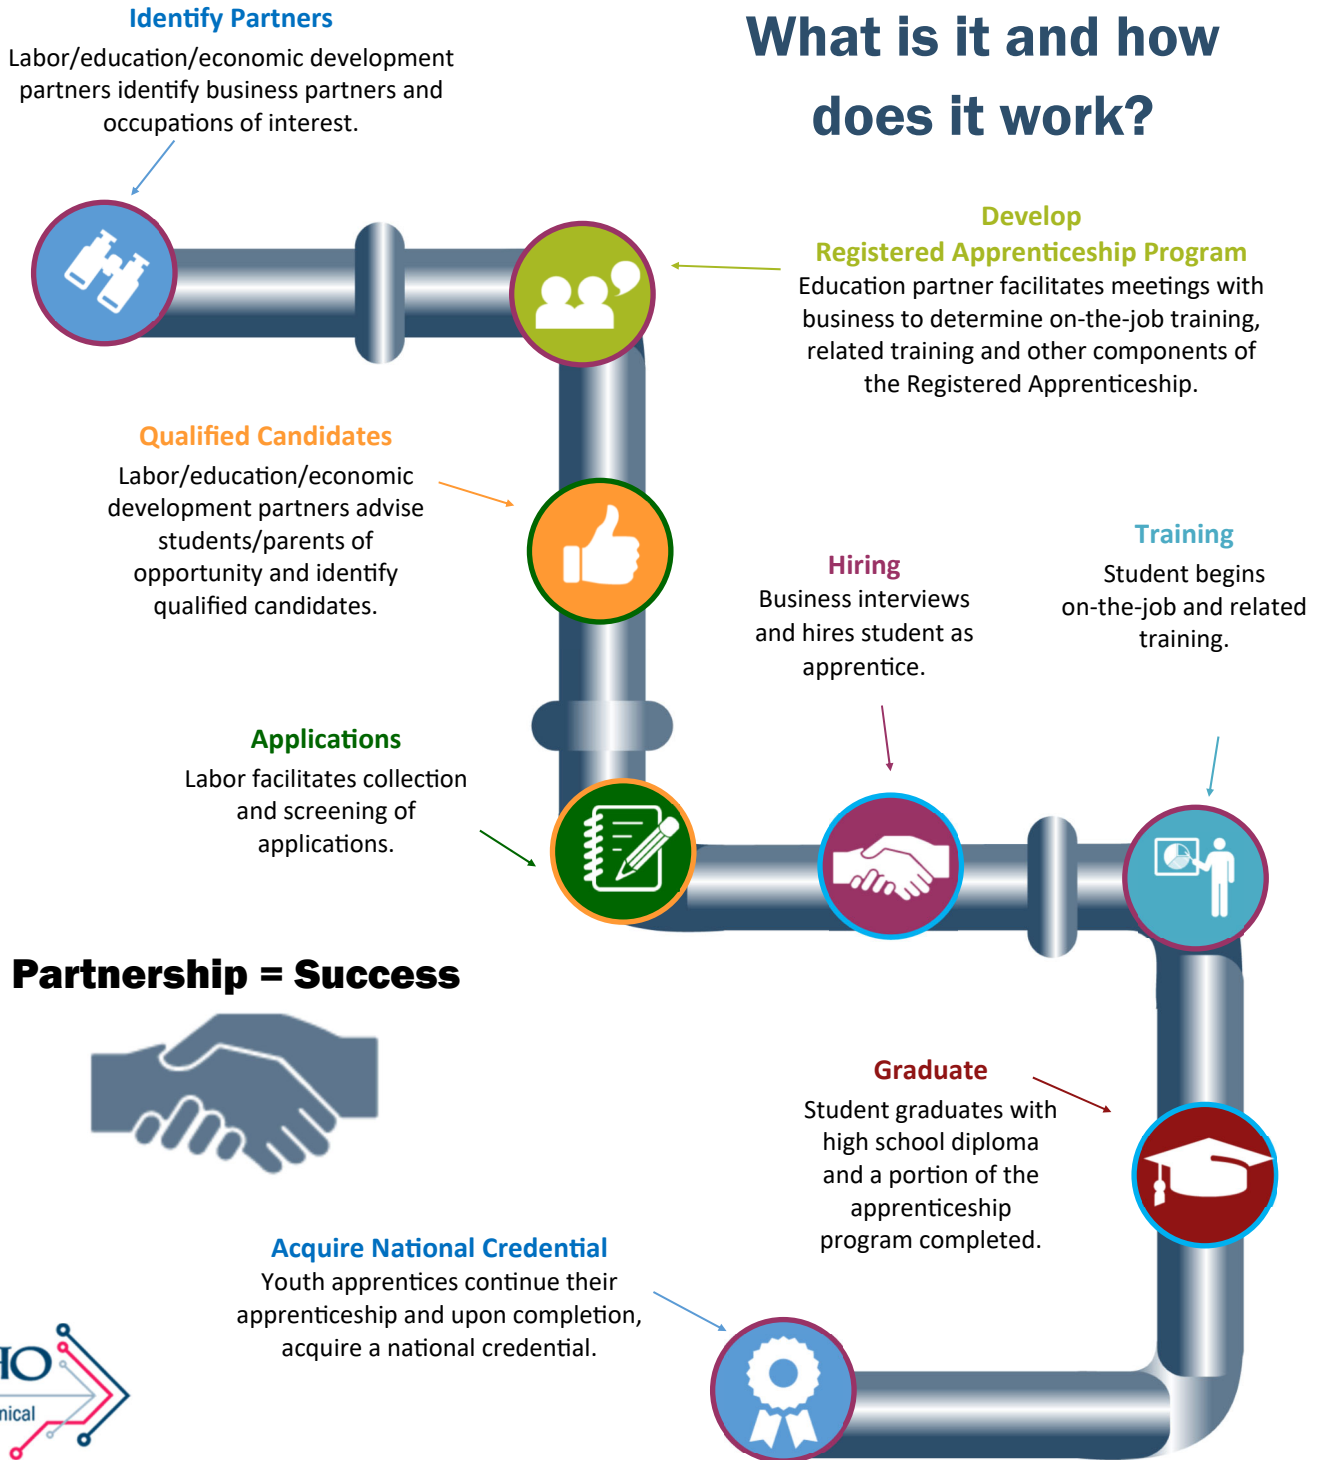

Apprenticeships and STRAP

IDAHO
DEPT. OF LABOR

School to Registered Apprenticeship Program

What is it and how does it work?

Partnership = Success

ApprenticeshipIdaho is fully funded by a \$2.2 million grant from the U.S. Department of Labor.

Idaho Department of Labor labor.idaho.gov

A proud partner of the
americanjobcenter
network

11/212017
CT/P/B/A/S

The Idaho Department of Labor is an equal opportunity employer and service provider. Reasonable accommodations are available upon request. Dial 711 for Idaho Relay Service.